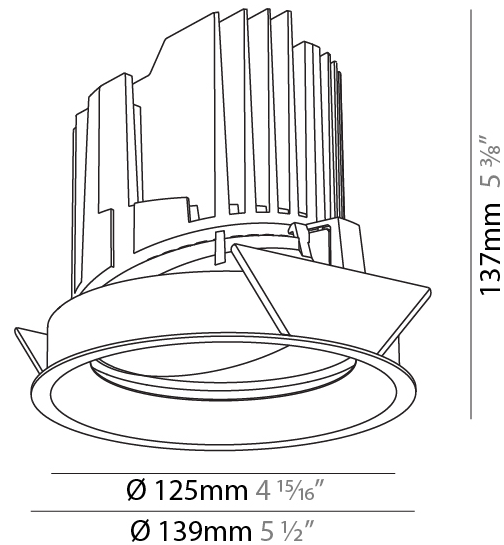

GENERAL

Series: Bioniq
 Subseries: Bioniq Round Adjustable
 Brand: Prolicht
 Division: Architectural
 Mounting Type: Trimless
 Mounting Location: Ceiling
 Subcategory: Downlight

PHYSICAL

Shape: Round
 Diameter (mm): 136
 Diameter (in): 5 3/8
 Height (mm): 136
 Height (in): 5 3/8
 Ceiling Thickness (mm): 10 / 12.5 / 15 / 25
 Ceiling Thickness (in): 3/8 or 1/2 or 9/16 or 1
 Min. Recessing Depth (mm): 150
 Min. Recessing Depth (in): 5 7/8
 Light Distribution: Adjustable / Downlight
 Weight (kg): 1.024
 Weight (lbs): 2.25
 Fixture Finish: SSR / BKV / CWI / CRY / HAB / UFT / ITA / RUA / FTG / MYG / LOD / PUS / FRO / FUP / KIA / POP / BLS / SPG / MEY / GOH / GUM / CHC / COM / ABZ / JAG / OBR / MOS / ROR
 Fixture Material: Aluminum Die Cast
 Cut-out Measurements: 140mm / 5 1/2"
 Upon Request: Unique Ceiling Thickness

GENERAL

Series: Bioniq
 Subseries: Bioniq Round Adjustable
 Brand: Prolicht
 Division: Architectural
 Mounting Type: Recessed
 Mounting Location: Ceiling
 Subcategory: Downlight

PHYSICAL

Shape: Round
 Diameter (mm): 139
 Diameter (in): 5 1/2
 Height (mm): 137
 Height (in): 5 3/8
 Ceiling Thickness (mm): 10 / 12.5 / 15
 Ceiling Thickness (in): 3/8 or 1/2 or 9/16
 Min. Recessing Depth (mm): 150
 Min. Recessing Depth (in): 5 7/8
 Light Distribution: Adjustable / Downlight
 Weight (kg): 0.853
 Weight (lbs): 1.88
 Fixture Finish: SSR / BKV / CWI / CRY / HAB / UFT / ITA / RUA / FTG / MYG / LOD / PUS / FRO / FUP / KIA / POP / BLS / SPG / MEY / GOH / GUM / CHC / COM / ABZ / JAG / OBR / MOS / ROR
 Fixture Material: Aluminum Die Cast
 Cut-out Measurements: 130mm / 5 1/8"

OPTICAL

Reflector: 10 / 18 / 36
 Adjustability: Rotational 355°, Tilt 30°

RATINGS AND CERTIFICATIONS

Certified By: Certified for North American Standards
 IP rating: IP54

					
130mm 5 1/8"	150mm 5 7/8"	10 15mm 3/8" 9/16"	30°	355°	