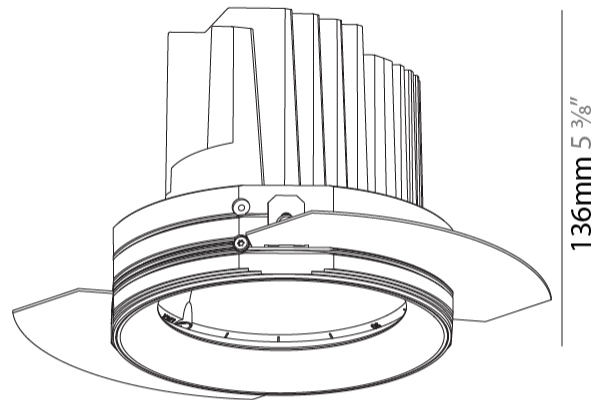

ELECTRICAL

Lamp Type: LED (Zhaga Standard)
Input Wattage (W): 28.6
Total Output Wattage (W): 26.4
Dimming: Tri-Mode (Non-Dimming and Phase Dimming (120Vac only) and 0-10V Dimming)
Driver Included: No
Driver Location: Recessed Housing
Driver Type: Constant Current - Universal
Driver Class: Class 2
Housing: See components
Input Voltage (V): 120 - 277
Constant Current (MA): 700

LED

Number of LEDs: 1
Color Temperature (°K): 2700 / 3000 / 3500 / 4000
Max. Delivered Lumen (lm): 2030 / 2080 / 2185 / 2230
Nominal Lumen (lm): 3210 / 3290 / 3459 / 3530
CRI: >90 CRI
Efficiency (%): 63.1 / 61.5 / 63.2
Lamp Life (hrs): 50000
Upon Request: RGB-W Tunable White Special Color Temperature Special LED

OPTICAL

Reflector°: 20 / 25 / 40
Adjustability: Rotational 355°; Tilt 30°
Upon Request: Special Beam Angles

RATINGS AND CERTIFICATIONS

Zaneen Group Inc. © 2024, T 1800-388-3382, F 416-247-9319, www.zaneen.com
Certified By: Certified for North American Standards
Available for International specifications by adding "INT" at the end of the existing Model #. For assistance on 'custom' specifications, contact zteam@zaneen.com.
IP Rating: IP20
If a conflict occurs to supply the best product, we reserve the right to change specifications or materials without notice. The most recent specification sheets are found at zaneen.com

Ø 136mm 5 3/8"

140mm 5 1/2"	150mm 5 7/8"	10 | 12 1/2 | 15 | 25mm 3/8" | 1/2" | 5/8" | 1"	± 30°	355°		
A